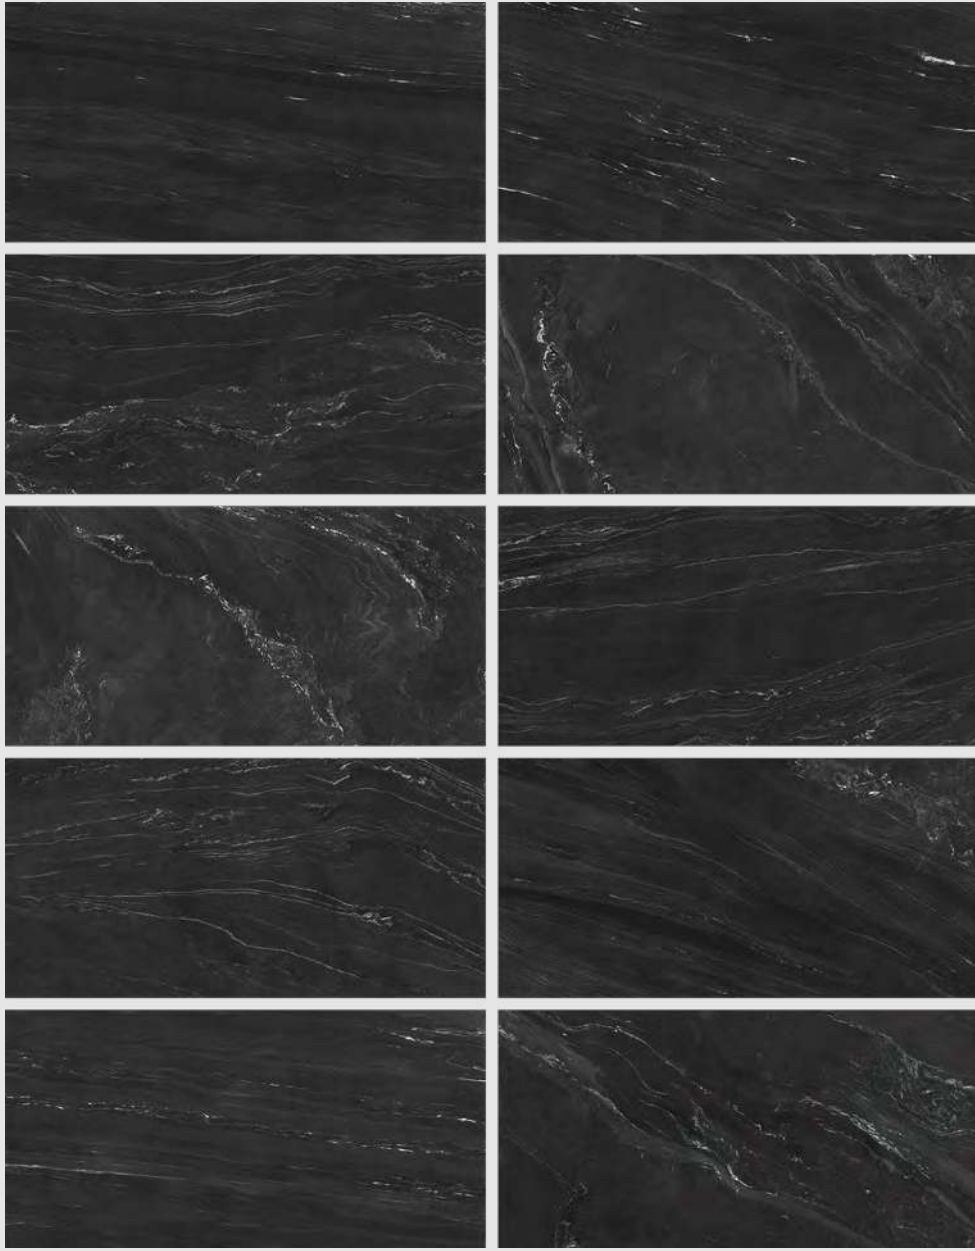

FJORD CREEK

80 x 160

MATE